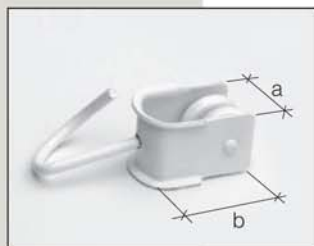

Barras de 3 metros / 3 metres bars / Barres de 3 metres

2401333	100	25,0	54,0	•	EMPALME PERFIL ACERO CINCADO	COUPLING RAIL STEEL ZINC PLATED	ASSEMBLAGE PROFIL ACIER ZINGUÉ
---------	-----	------	------	---	--	---	-----------------------------------

2401332	100	12,0	•	•	TOPE CORTINA ACERO CINCADO	CURTAIN BUTT STEEL ZINC PLATED	BUTOIR RIDEAU ACIER ZINGUÉ
---------	-----	------	---	---	--------------------------------------	--	-------------------------------

2401334	100	14,0	25,0	•	CURRIA CON GANCHO ACERO CINCADO	ROLLER & HOOK STEEL ZINC PLATED	COULISSE ACIER ZINGUÉ
2401335	100	14,0	25,0	•	CURRIA CON GANCHO ACERO INOXIDABLE	ROLLER & HOOK STAINLESS STEEL	COULISSE ACIER INOX