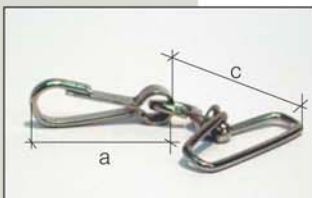

2161486	250	32,0	•	31,0	MOSQUETON CON PASADOR RECTANGULAR HIERRO NIQUELADO 30 mm	SNAP HOOK WITH RECTANGULAR RING STEEL NICKEL PLATED 30 mm	MOUSQUETON AVEC AGRAFE RECTANGULAIRE ACIER NICKELÉ 30 mm
2161487	250	39,0	•	31,0	40 mm	40 mm	40 mm
2161488	250	51,0	•	31,0	50 mm	50 mm	50 mm